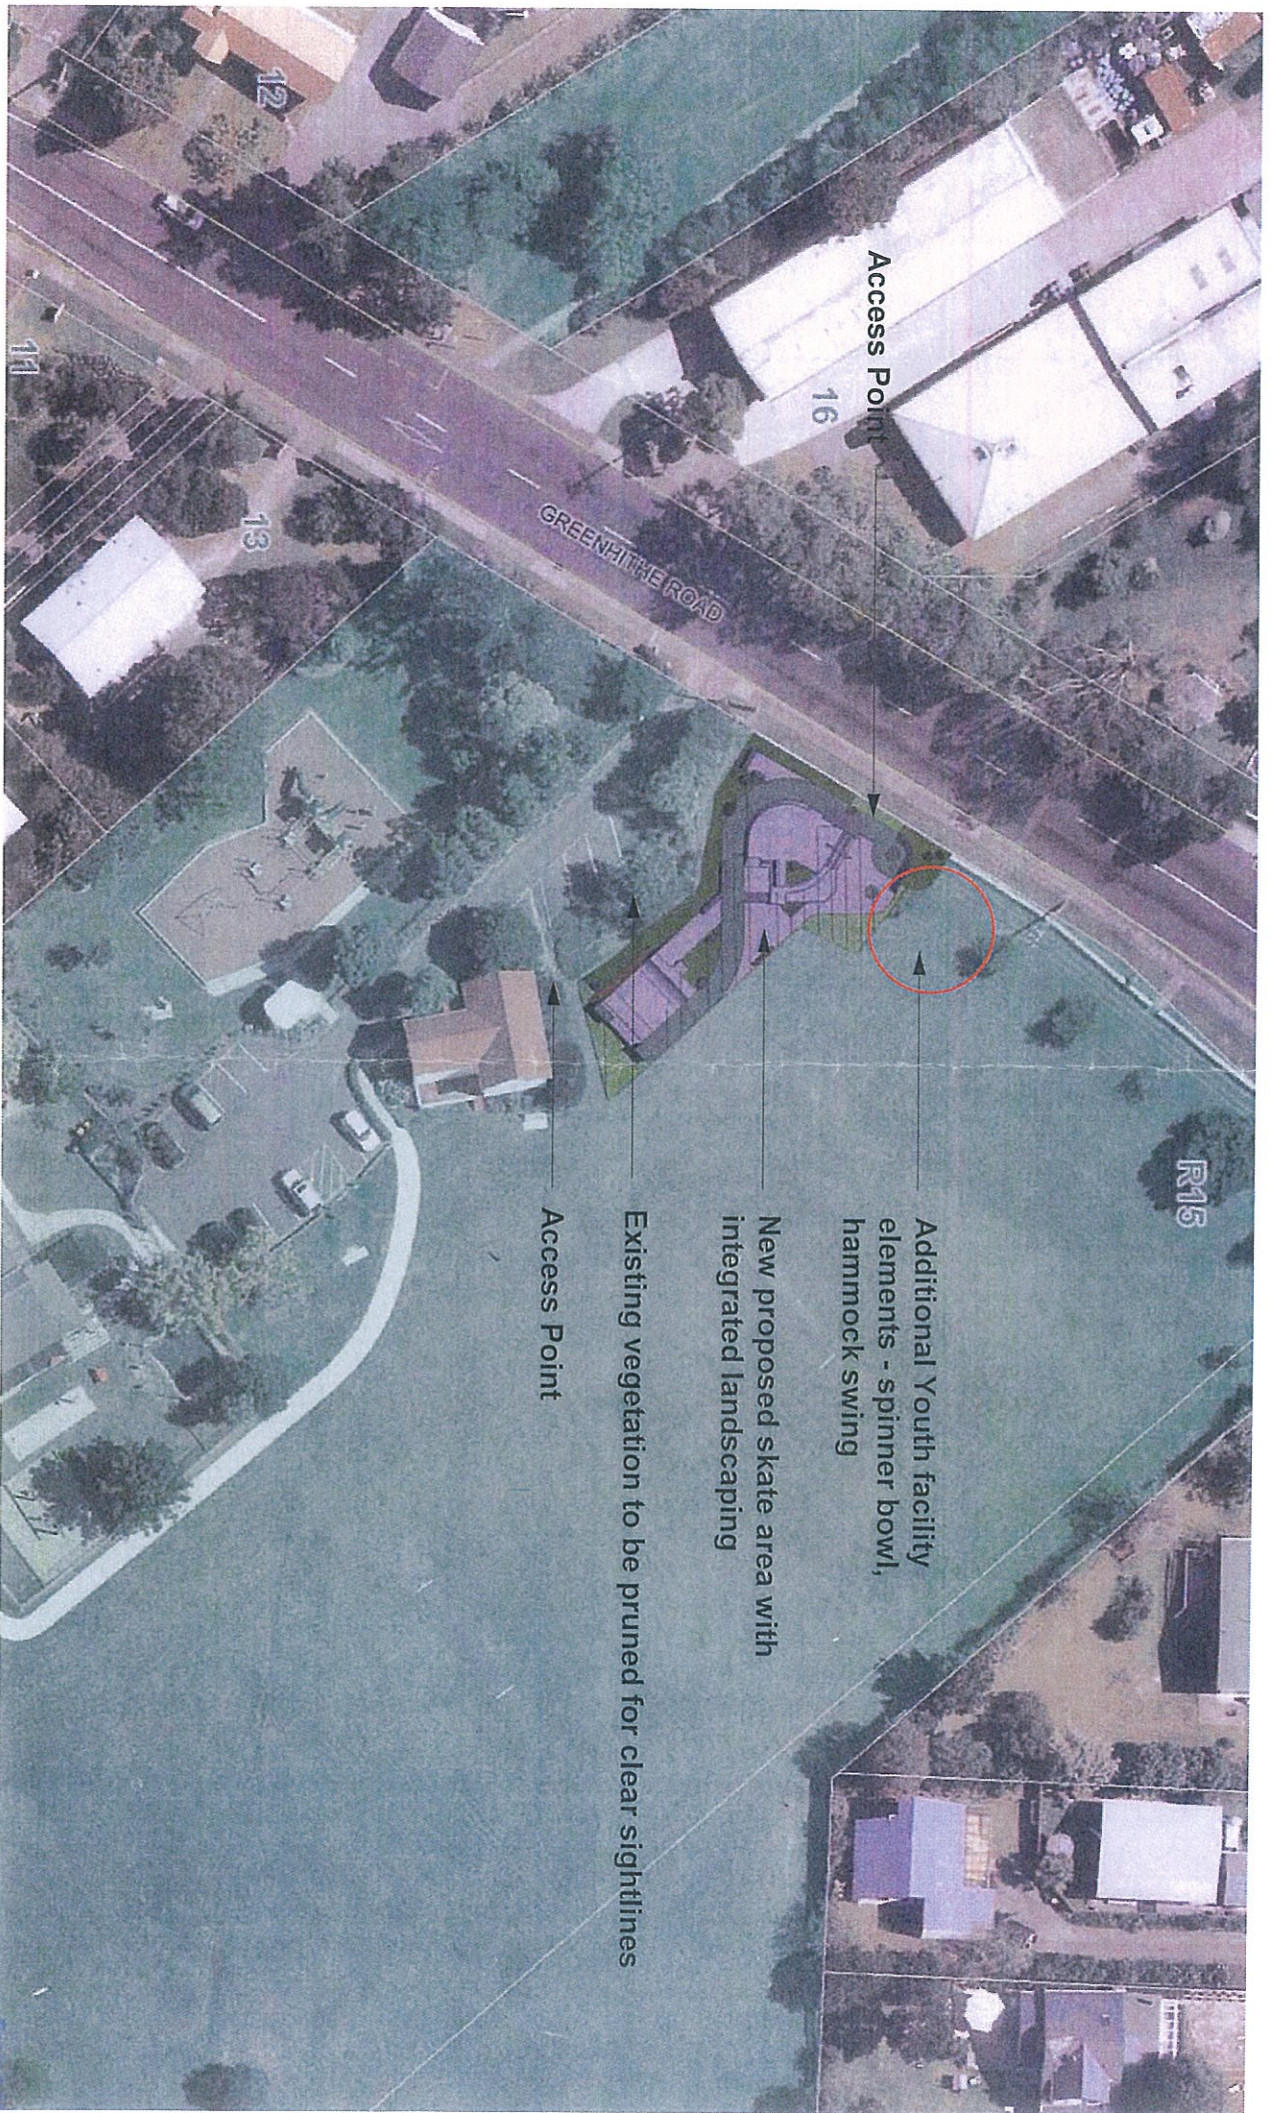

Mary Claire Bodmin
Landscape Architect
Auckland Council

Access Point

16

GREENHILL ROAD

13

11

R15

Additional Youth facility elements - spinner bowl, hammock swing

New proposed skate area with integrated landscaping

Existing vegetation to be pruned for clear sightlines

Access Point

Collins Park - Youth Facility Location Plan
Scale 1 : 500